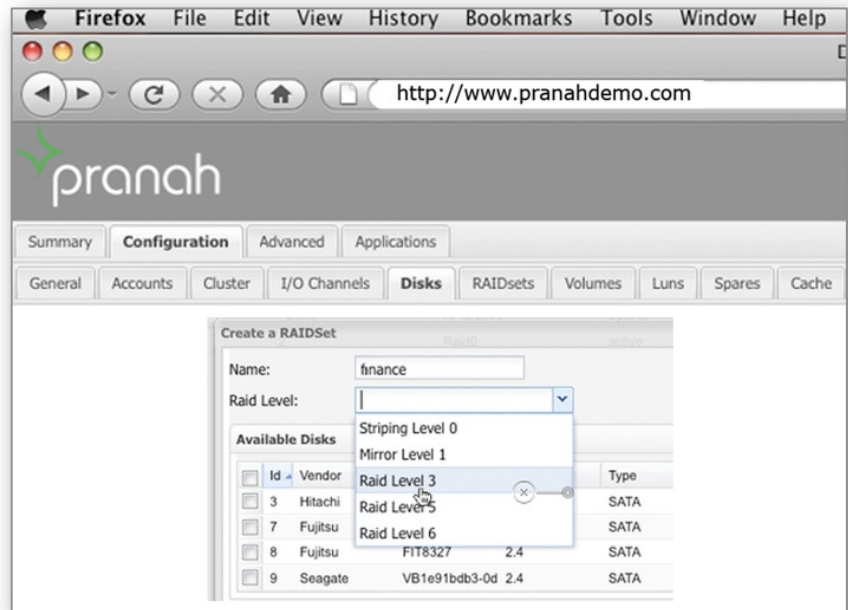

The Pranah Control Suite Software is completely different, and truly integrated.

The following software features come with every Pranah system:

Thin Provisioning: Maximize drive efficiency and delay CapEx on additional drive purchases.

Snapshot: Make instant copies of drive volumes for fast and simple recovery of data.

Integrated NAS: Stretch your budget by freeing up expensive hardware for other uses.

iSCSI block level services: Block level storage using your existing IP network.

Web-based management: From a single browser interface, control and manage one or multiple systems using intuitive tab and drop-down menus.

Tiered Storage: Reduce storage costs by assigning different data types to appropriate drive technology.

Other software available as options include:

Scale-out NAS: Seamlessly add control units to boost performance, grow capacity and deploy highly available storage clusters. Pranah's single namespace and auto-discovery features allow administrators to manage rapidly growing data with ease from a single management interface.

Replication: (synchronous and asynchronous) Efficiently duplicate your data off-site for disaster recovery.

It all adds up to one truly complete, integrated network storage system. And you won't find anything like it, anywhere else.

The Pranah Control Suite software interface is intuitive, with a familiar tab and drop-down menu

Two easy solutions for your complex storage needs

Pranah's U1240 is for iSCSI SAN and NAS IP network based storage with support for your choice of SATA and/or SAS drives.

The U1250 is for Fibre Channel SAN, iSCSI SAN and NAS with support for your choice of SATA and/or SAS drives.

Pranah's disk expansion units allow easy capacity upgrades as your storage needs grow.

To get more information on Pranah systems, contact your local Pranah reseller or contact us directly at 888-997-7262 or sales@pranah.com.

Pranah Unified Storage System - U1200 Series		
	U1240	U1250
Form Factor	1U 19" Rackmount	
Drive Types (Qty)	SATA,SAS (4)	SATA,SAS (4)
Storage Controller Blades	Single or Dual (active/active)	
Hardware RAID Levels	0, 1, 3, 5, 6, 10	
Unified Storage Protocols	iSCSI SAN, NAS	FC SAN, iSCSI SAN, NAS
Host Connection (min/max)	1Gb/s Ethernet ports (2/4) or 10Gb/s Ethernet ports (2/4)	1Gb/s Ethernet ports (2/4) or 10Gb/s Ethernet ports (2/4) 4Gb/s Fibre Channel ports (4/8)
Hardware Redundancy	Tool-less hot swappable controller blades, power supplies, disks and fans	
Power	Dual redundant AC or DC or both AC Power: 90-260VAC single phase (50-60Hz), 2A at 100VAC (240W) DC Power: -30/-62V (-48V nominal), dual input	
Certifications	Safety: UL 1950, CSA, TUV, EN60950 Emission: FCC part 15B, Class A	
Included Software	Pranah Control Suite including web-based management and single graphical user interface for all unified storage functions including Integrated NAS, Thin Provisioning, Tiered Storage and Snapshot	
Optional Software	Scale-out NAS, Replication (Synchronous and Asynchronous)	
Pranah Disk Expansion Units		
Disk Expansion Units (1U)	E1000 SAS connectivity, 8 x SATA/SAS drives	
Disk Expansion Units (3U)	E3000 SAS connectivity, 36 x SATA/SAS drives