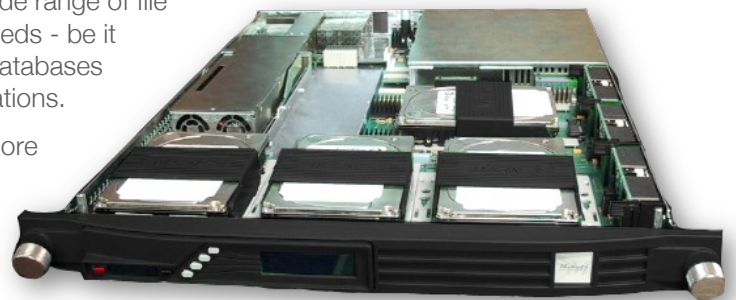

The U1200 Series Unified Storage System supports dual controllers and up to 4 disk drives in a 1U format

highest levels of availability, regardless of circumstances — exactly what you need to protect your valuable data. If you do ever need support, Pranah is there to back you up with our 3 year limited warranty and 24x7 tech support.